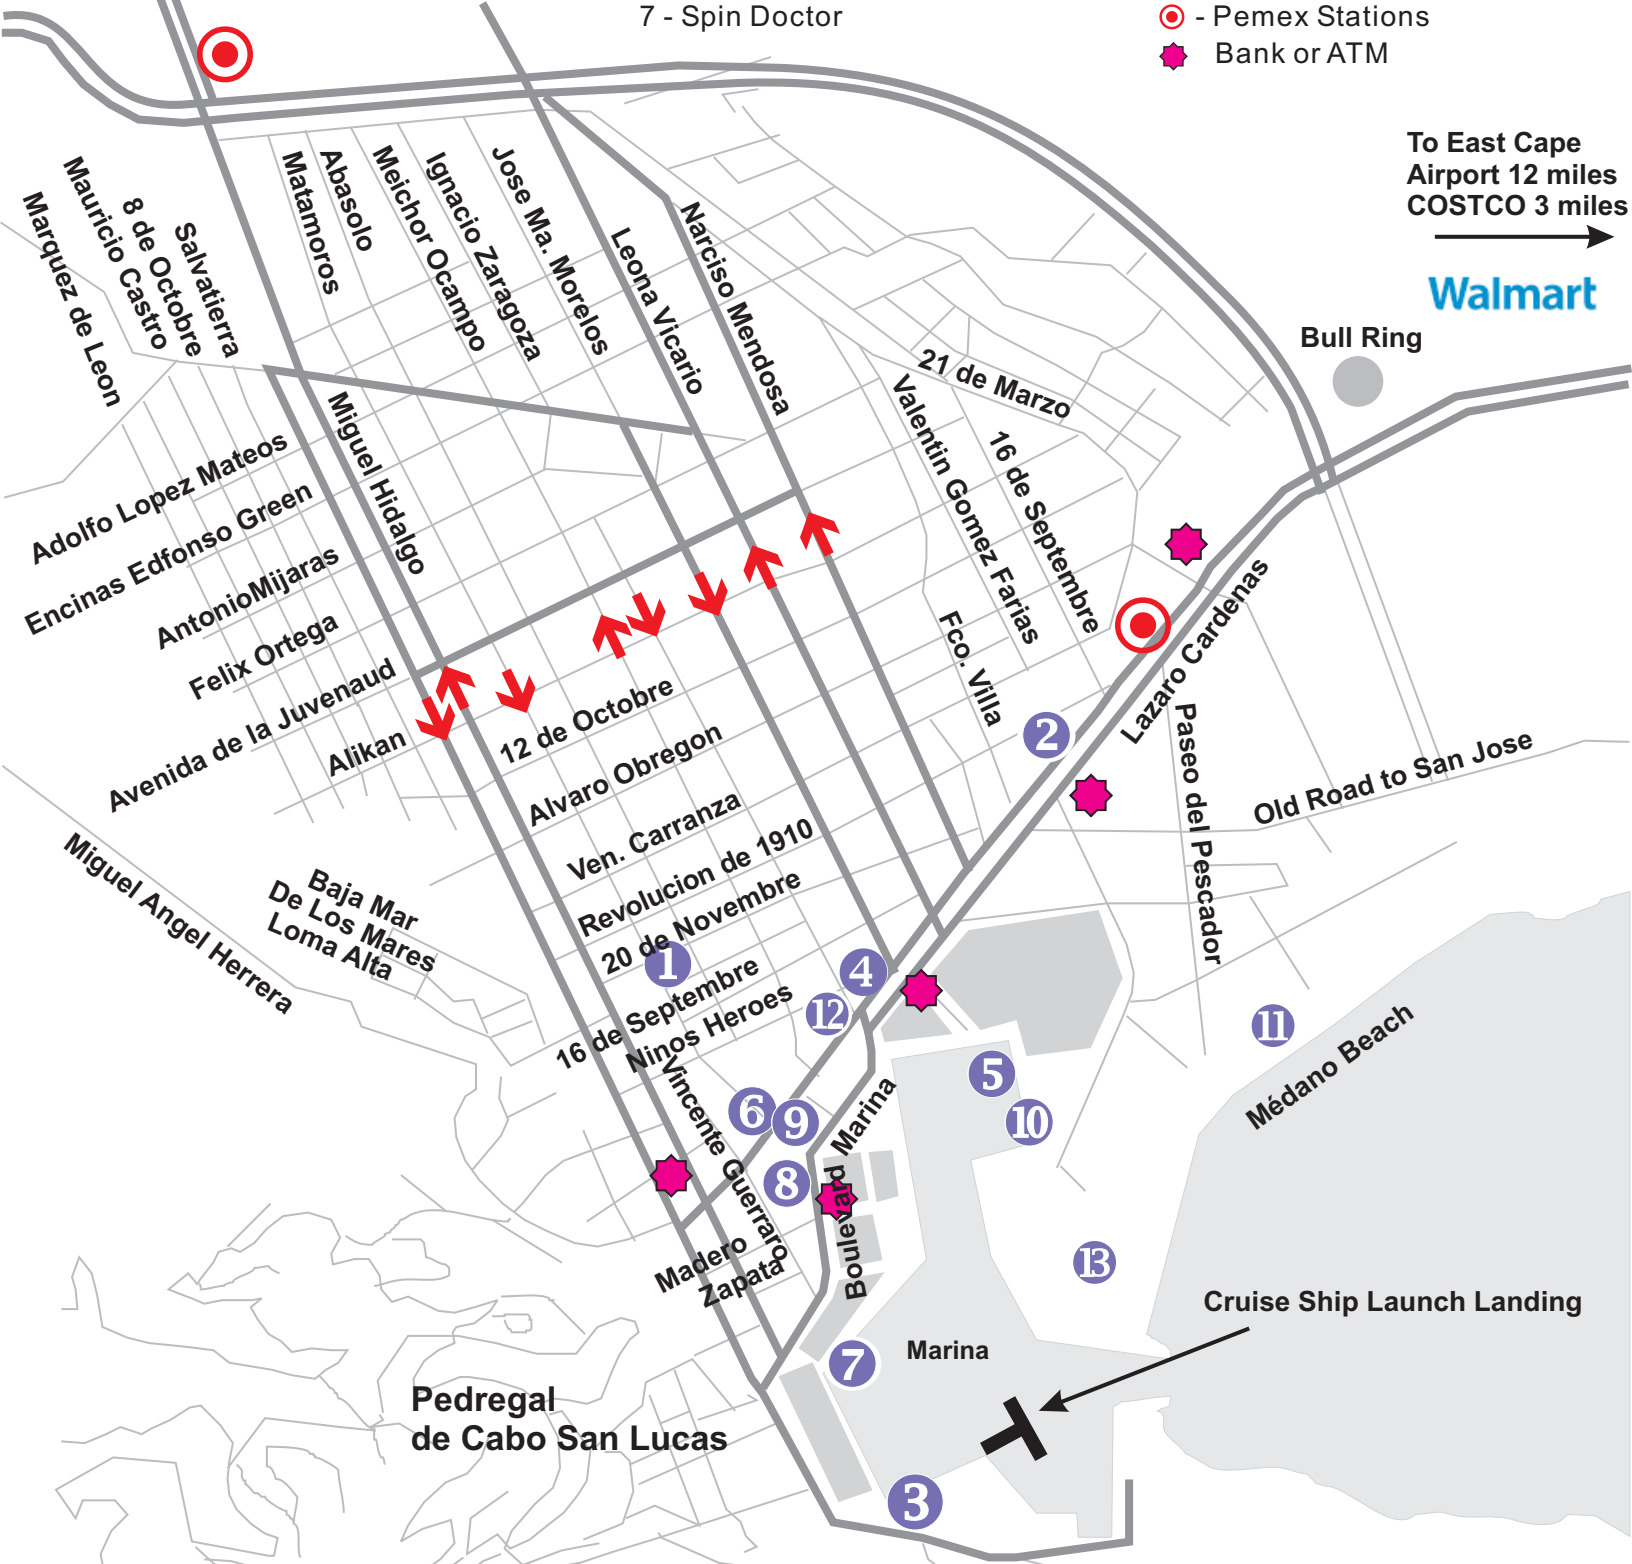

- 1 - Port Captain
- 2 - Immigration
- 3 - API Port Authority
- 4 - Stoplight & Squid Row
- 5 - La Princessa Charters
- 6 - Budget Rental Car
- 7 - Spin Doctor

- 8 - Cabo Wabo
- 9 - Giggling Marlin
- 10 - Marina Golden Zone
- 11 - Medano Beach
- 12 - Aramburos Market
- 13 - Hacienda Beach Hotel
- ⊙ - Pemex Stations
- ★ - Bank or ATM

To East Cape
 Airport 12 miles
 COSTCO 3 miles
 →

Walmart

Bull Ring

Médano Beach

Cruise Ship Launch Landing

Cabo San Lucas

Baja California Sur
 Mexico